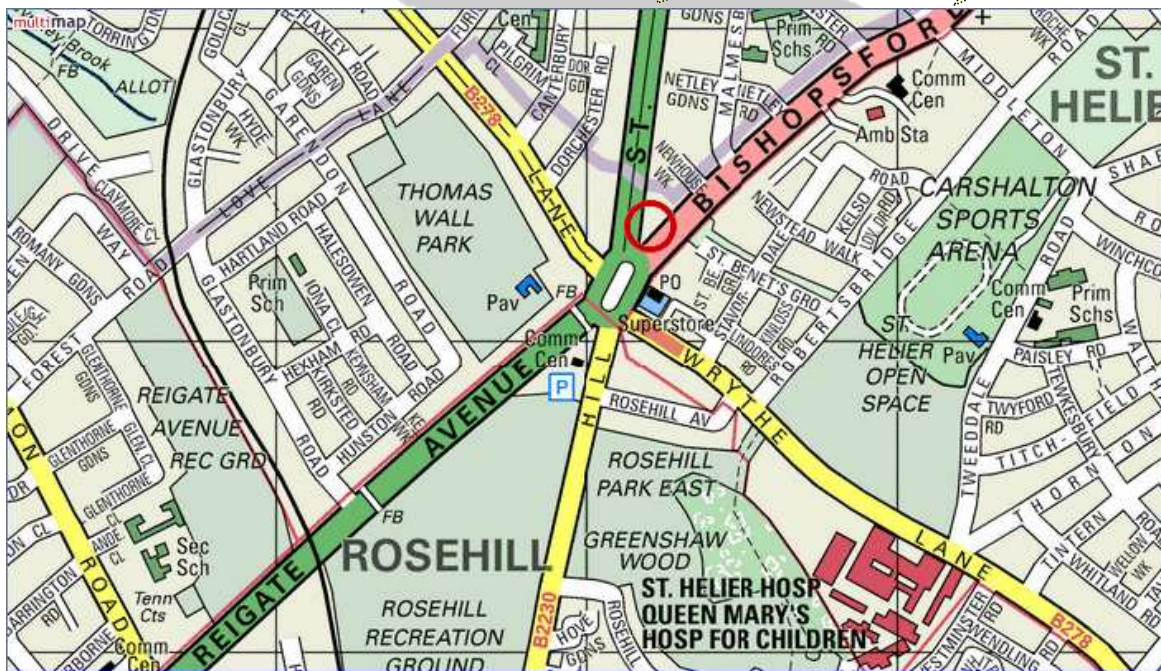

# SPA CARMA

**ADDRESS:** 25 RoseHill Court Parade  
St Helier Avenue  
Morden  
Surrey  
SM4 6JS

**TELEPHONE:** 020 8687 5225

**EMAIL:** david.dodd@suttondistrict.co.uk

*to MORDEN, KINGSTON  
and WIMBLEDON*

*to MITCHAM*

*to BANSTEAD  
and EPSOM*

*to SUTTON  
and BELMONT*

*to CARSHALTON  
and WALLINGTON*

**S.D.T. is accessible by one bus journey from the following areas:  
MITCHAM, SUTTON, MORDEN, COLLIER'S WOOD, EPSOM, WIMBLEDON,  
KINGSTON and CROYDON.**